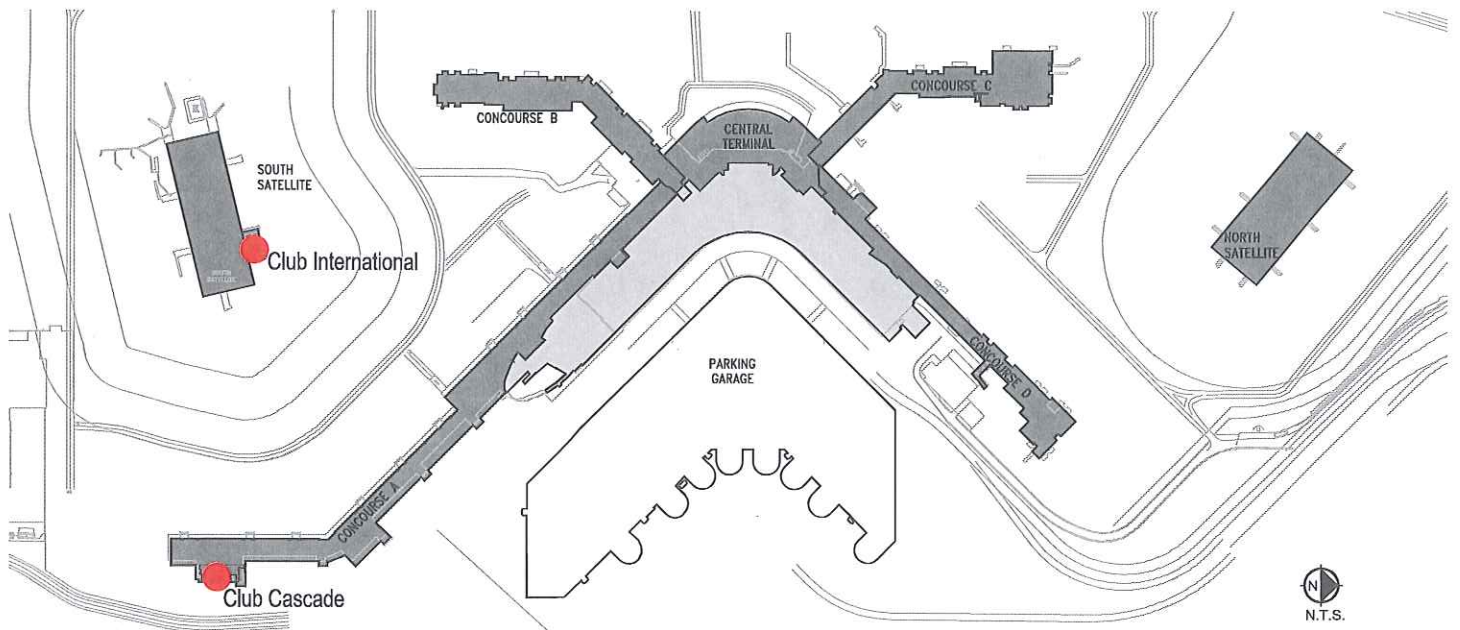

Common Use Premium Lounges at Seattle-Tacoma International Airport

Port of Seattle/Aviation Properties Seattle-Tacoma International Airport		
LEVEL:	MAIN TERMINAL & SATELLITES	
Location: